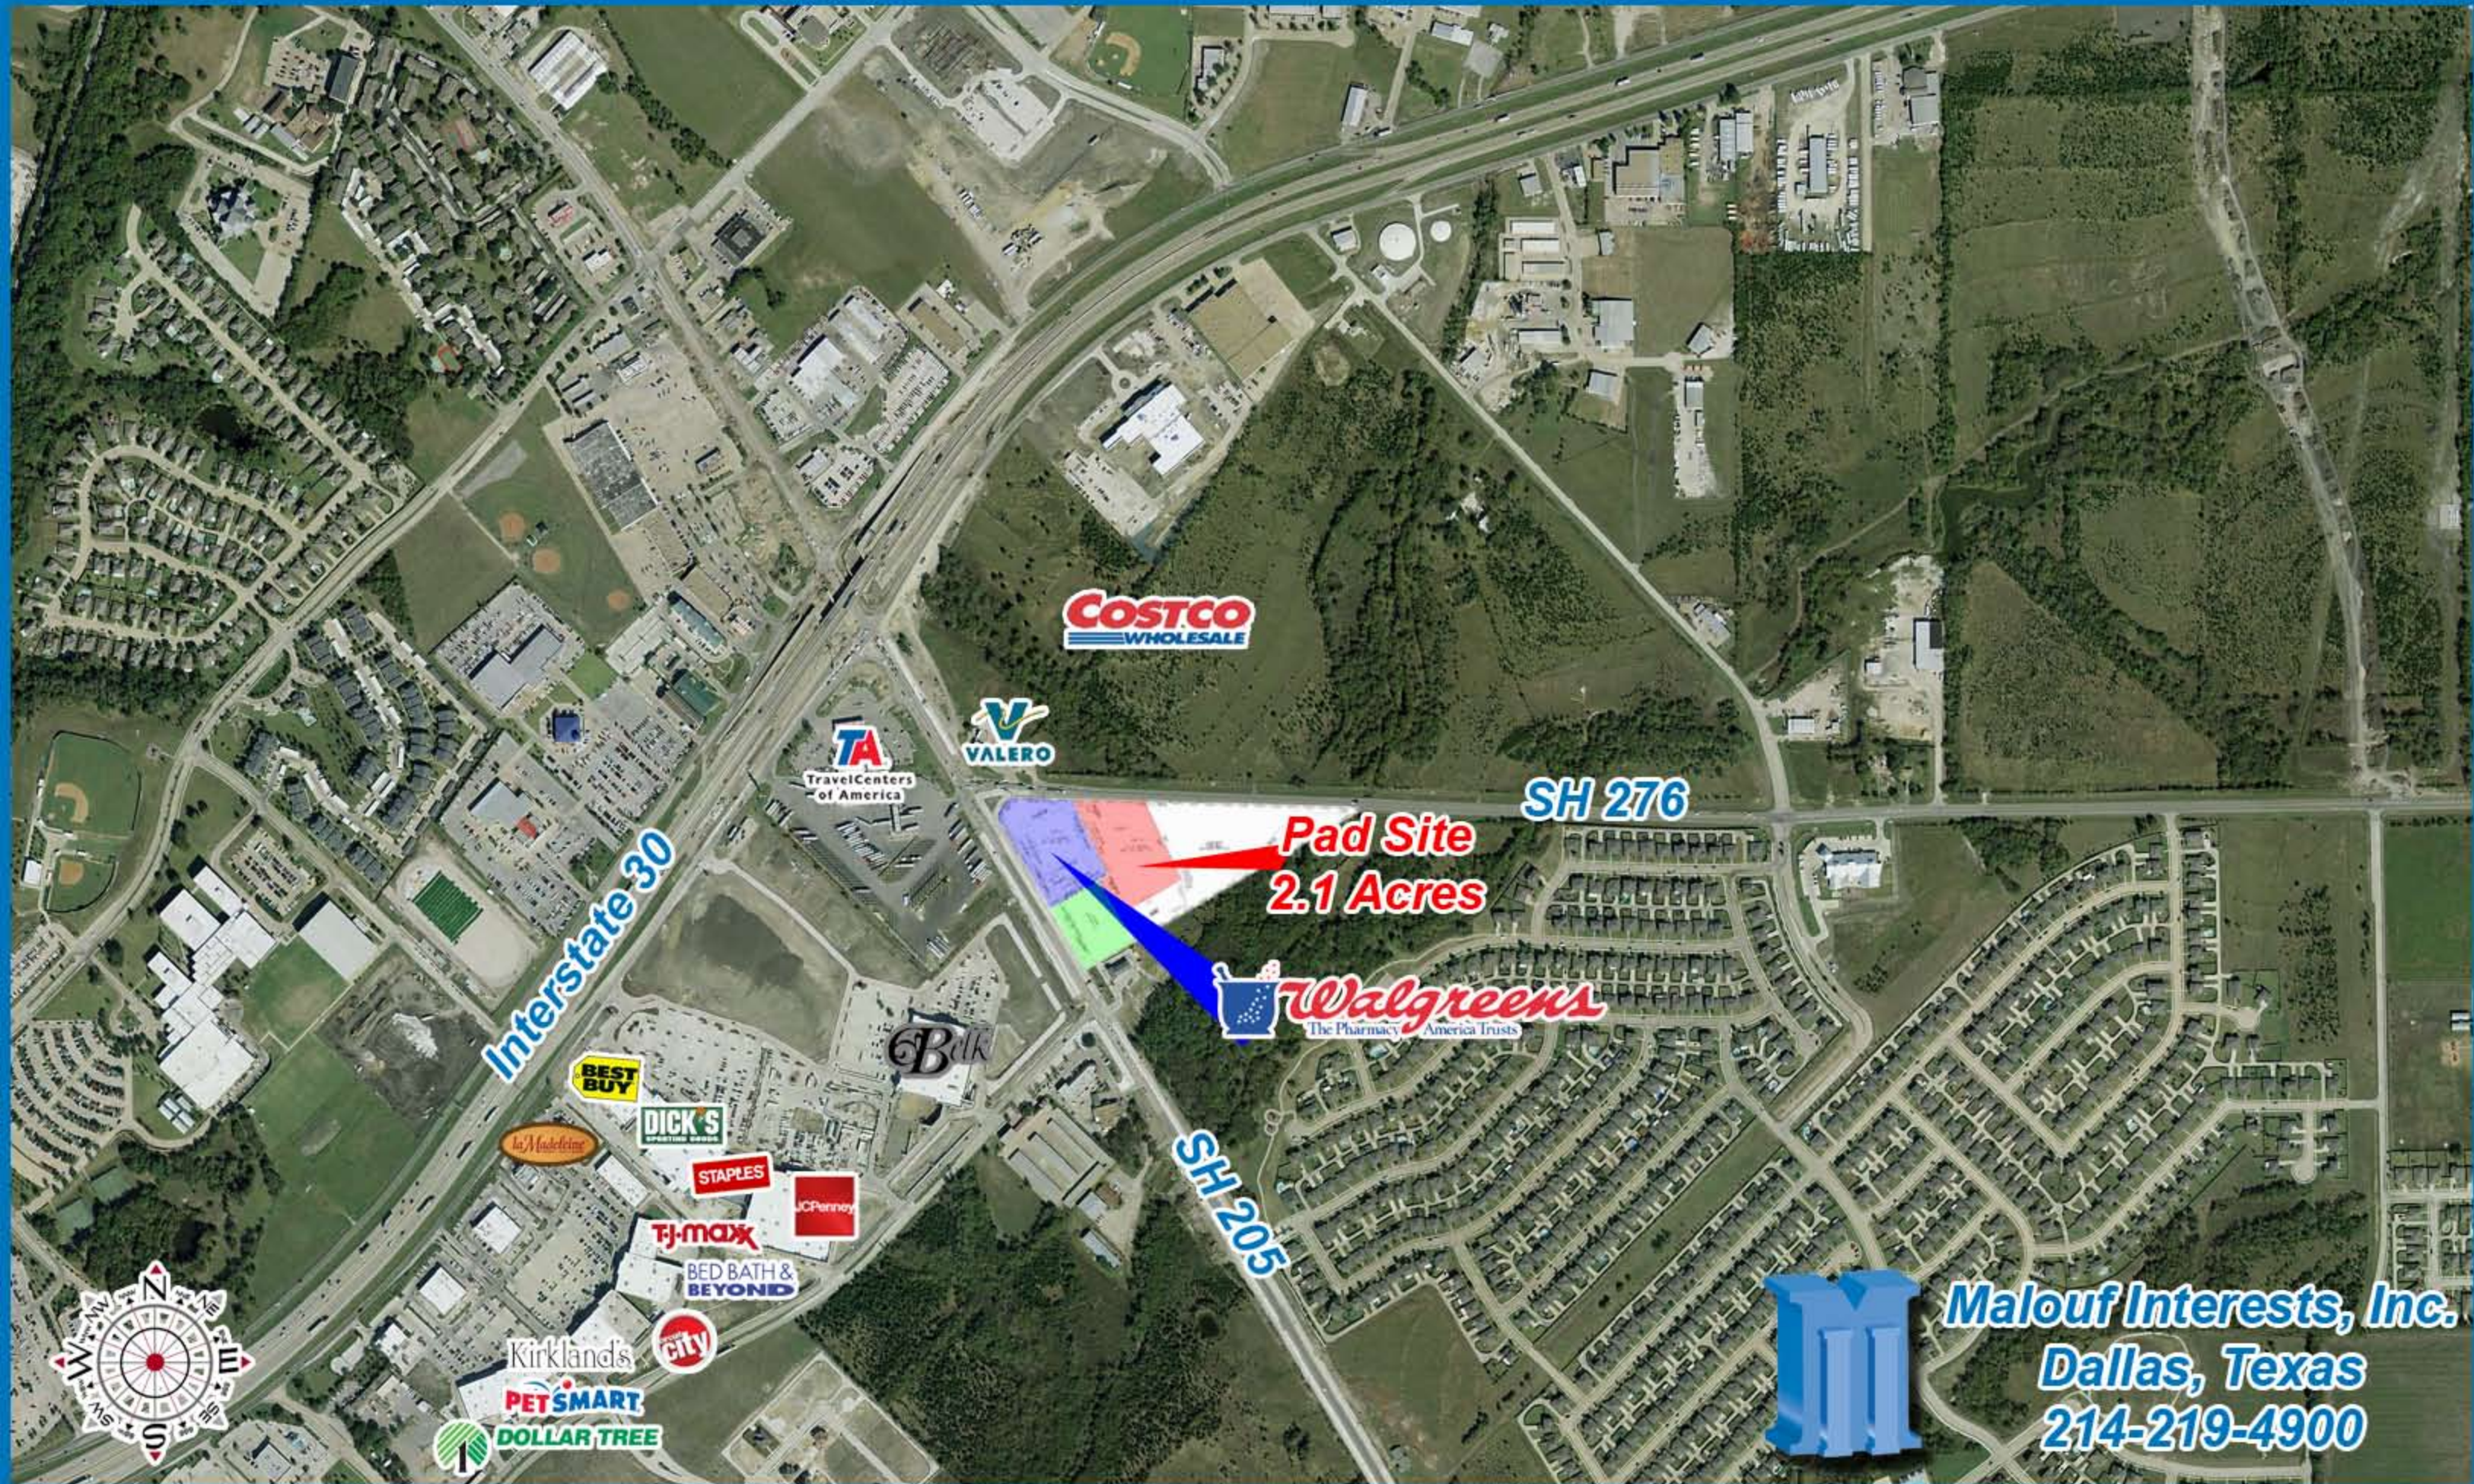

SEQ SH 276 & SH 205, Rockwall, Texas

COSTCO
WHOLESALE

VALERO

TA
TravelCenters
of America

SH 276

Pad Site
2.1 Acres

Walgreens
The Pharmacy America Trusts

Interstate 30

PET SMART

DOLLAR TREE

JPENNEY

city