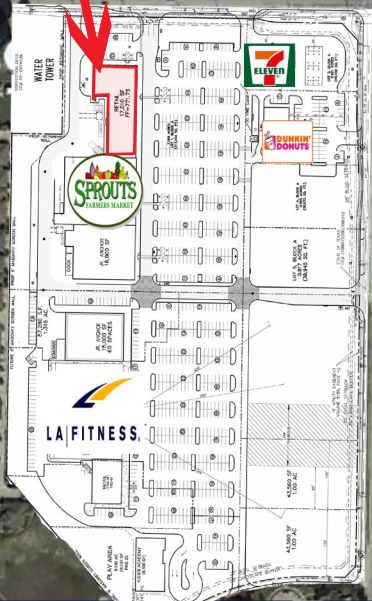

2,339 SF Available		DR. CHANG DDS		CASTLE NAILS		1,519 SF Available	
1,260 SF Available		Pantastic Sons HAIR SALON		Hollywood Seed Natural and Holistic Pet Food Warehouse			

O'Reilly  
 Kwik Kar

Italian Garden  
 SNAP Fitness  
 STORAGE  
 SONIC  
 TACO BELL  
 Pizza Hut  
 Cutting Edge Easy Doctor  
 INTERSTATE BATTERIES  
 Technom  
 CHASE  
 THE HOME DEPOT

VIRGINIA PKWY

CUSTER RD

CVS  
 7-ELEVEN  
 Dunkin' Donuts  
 Compass  
 Spence Family Dentistry  
 Orthodontist  
 Medical Office  
 855