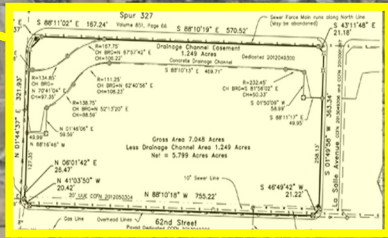

Malouf Interests, Inc.  
The Right Location - The Bottom Line  
3811 Turtle Creek Blvd, Suite 1800  
Dallas, TX 75219  
www.maloufinterests.com

Ben McAlister Park

LOOP 289

MARSHA SHARP FREEWAY

SPUR 327

SITE  
7.048 Acres Available

MILWAUKEE AVE

IOLA AVE

82nd ST

Spur 327 and Milwaukee Ave  
Lubbock, TX