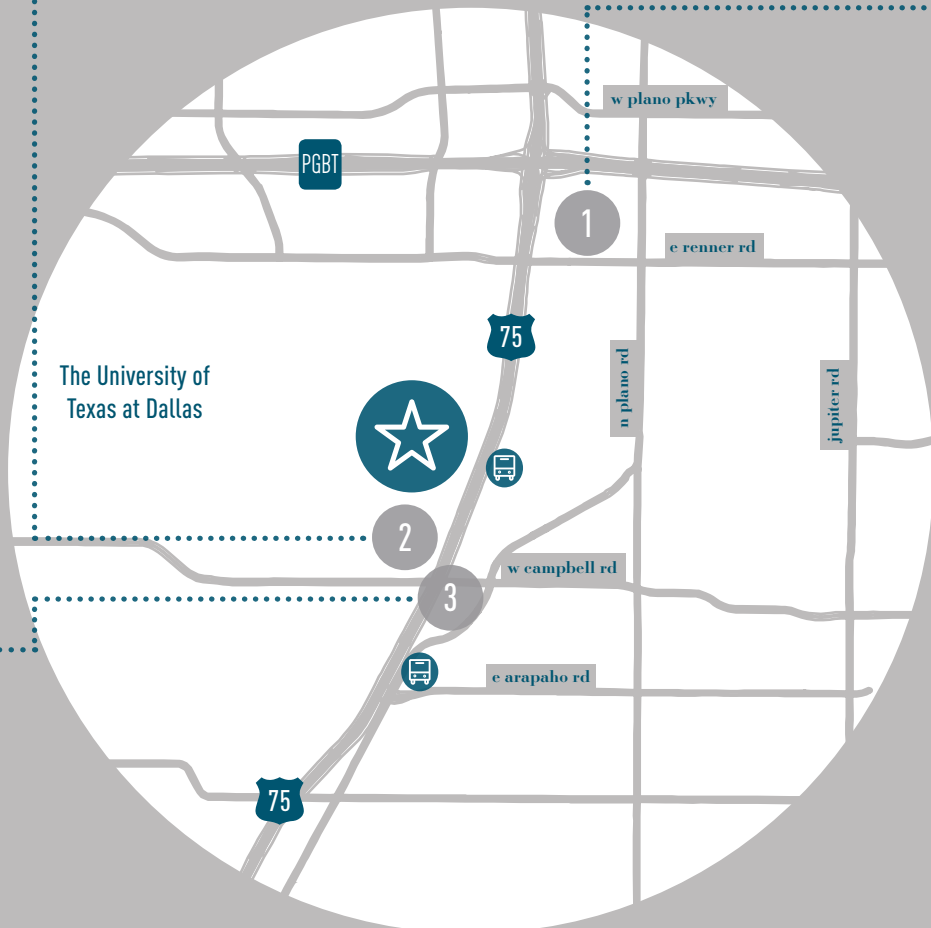

C  
C  
C  
CANYON  
CREEK  
CENTER

Renewed Richardson Creative Office Space

Up to 25,000 RSF available

Premium Richardson location, excellent visibility from N Central Expressway

Close proximity to DART light rail

## 2 Richardson Plaza

- Ali Baba
- Mediterranean Grill
- Cafe Brazil
- Sushi Sake
- Kung Fu Tea
- Taco Cabana
- Fox & Hound
- McDonald's
- Dimassi's
- Mediterranean Buffet
- Zoes Kitchen
- Royal Chopstix
- Freebirds
- Torchy's Tacos
- Snappy Salads
- Nothing Bundt Cakes
- SPIN! Neapolitan Pizza
- Mumtaz Indian
- Chipotle
- Burger King
- Starbucks
- NAM Noodles and More
- Chicken Moto

## 3 Eastside

- Jersey Mike's Subs
- Russo's Coal-Fired Italian Kitchen
- Chiloso Mexican Bistro
- The Wing'D Nut
- Ishin Sushi & Sake Bar
- Urban Eatz
- Yoshi Shabu Shabu
- Mena's Grill
- PhoBowl
- Panera Bread
- Twisted Root
- Mena's Tex-Mex Grill