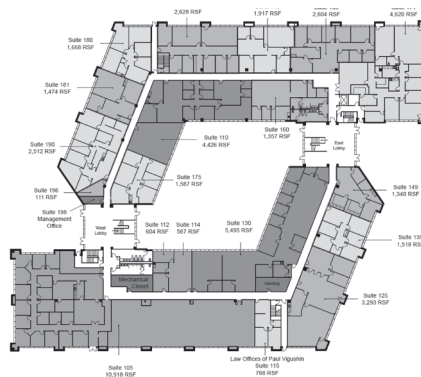

C  
C  
C  
CANYON  
CREEK  
CENTER

Renewed Richardson Creative Office Space

Up to 25,000 RSF available

Premium Richardson location, excellent visibility from N Central Expressway

Close proximity to DART light rail

Conference room

## 1ST FLOOR